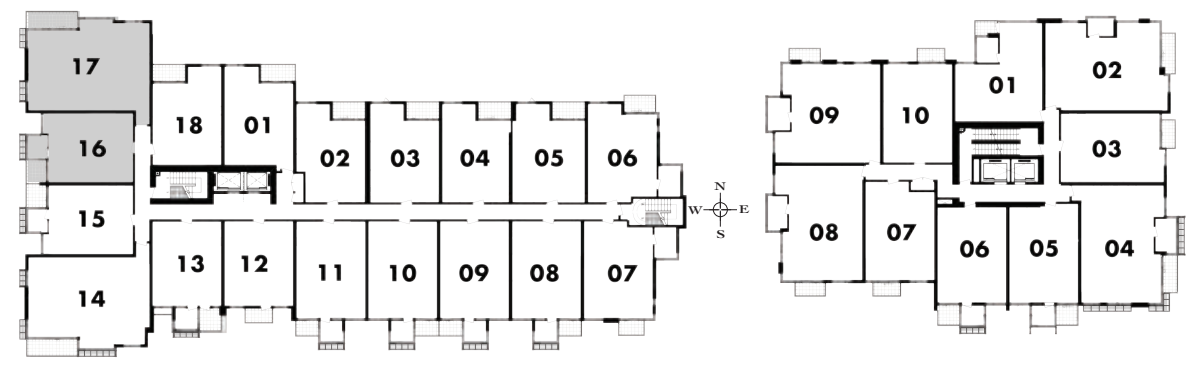

WEST 10TH
 & MAPLE
 AT ARBUTUS

WEST BUILDING
UNITS 16/17
 3 BEDROOM 3 BATH
SUITE: 1,564 SQ.FT.
BALCONY: 104 SQ.FT. (varies)
TOTAL: 1,668 SQ.FT.

The developer reserves the right to make modifications and changes to plans, specification and features. Sizes and dimensions are approximate and subject to change without notice. E & O.E.